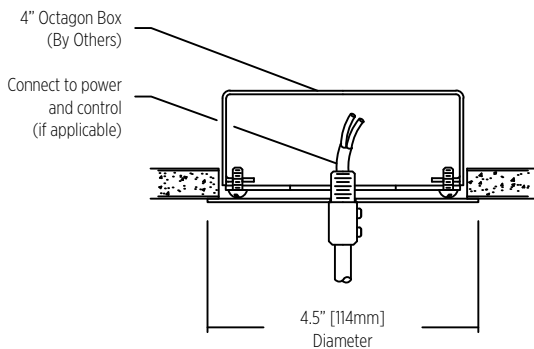

CMOP-1-5 Standard - Supplied

Mounting Option Power 1-5
Octagon Box (By Others)
Installed in drywall, wood or concrete ceiling