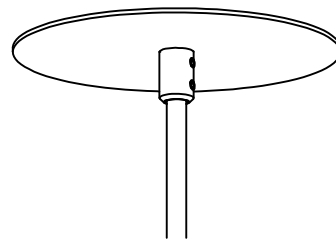

CMOP-1-5 Standard - Supplied

Mounting Option Power 1-5
Octagon Box (By Others)
Installed in drywall, wood or concrete ceiling