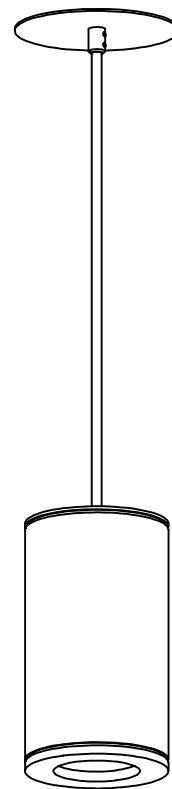

Ciro RD

PENDANT

SPECIFICATION SHEET

Ciro RD

Model 1282

Type

P Pendant

Size

7 7.0" [178mm]
12 12.0" [305mm]
Custom

Wattage ^{1,2}

M 8.4W (1310lm)
H 12.6W (1710lm)

Color Temp ³

30 3000
35 3500
40 4000

Voltage

2 220/240 Volt

Driver

Example fixture number:

1282 - P - 7 - M - 30 - 2 - ID - X - S - SA - 19
- PC - CC

Ciro RD

PENDANT

Ciro RD is a simple, economical solution to provide accent illumination. Giro RD can be used as a suspended or ceiling luminaire. Machined aluminum construction improves design details.

Size	
7	7" [178mm]
12	12" [305mm]
Custom	

* 100mm diameter fixture body
* Available in 7" [178mm] and 12" [305mm] long body

Ciro RD

PENDANT

SPECIFICATION SHEET

Ciro RD

INSTALLATION TYPE

Straight power cable with integral driver