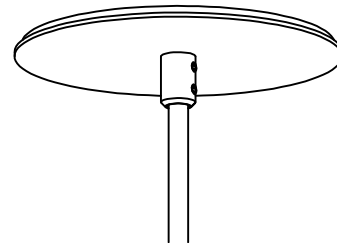

Example fixture number:

1282 - P - 7 - M - 30 - 2 - ID - X - S - SA - 19
- PC - CC

Ciro RD

PENDANT

Ciro RD is a simple, economical solution to provide accent illumination. Giro RD can be used as a suspended or ceiling luminaire. Machined aluminum construction improves design details.

Size	
7	7" [178mm]
12	12" [305mm]
Custom	

* 100mm diameter fixture body
* Available in 7" [178mm] and 12" [305mm] long body

Ciro RD

PENDANT

SPECIFICATION SHEET

Ciro RD

INSTALLATION TYPE

Straight power cable with integral driver

CMOP-1-5 Standard - Supplied

Mounting Option Power 1-5
Octagon Box (By Others)
Installed in drywall, wood or concrete ceiling

Ciro RD

PENDANT

SPECIFICATION SHEET

Ciro RD

ALTERNATIVE MOUNTING OPTION

CMOP-2-5 Order Separately

Mounting Option Power 2-5
65mm Diameter Box (By Others)
Installed in drywall, wood or concrete ceiling

CMOP-3-5 Order Separately

Mounting Option Power 3-5
Suspension Assembly
Installed in drywall or wood ceiling