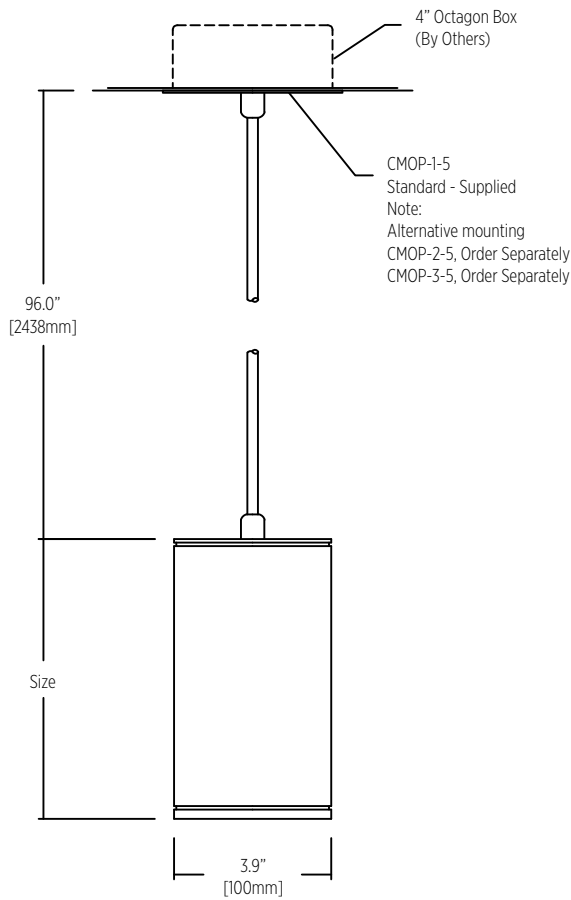

Notes

- 1 Nominal lumens value specified
- 2 Downlight LED module, constant current 18 Volt
500 mA - 8.4 W, 700 mA - 12.6 W
- 3 90+ CRI standard
- 4 Canopy finish matches housing
- 5 96" standard power cable length

Example fixture number:

1282 - P - 7 - M - 30 - 2 - ID - X - S - SA - 19
- PC - CC

Ciro RD

PENDANT

Ciro RD is a simple, economical solution to provide accent illumination. Giro RD can be used as a suspended or ceiling luminaire. Machined aluminum construction improves design details.

Size	
7	7" [178mm]
12	12" [305mm]
Custom	

* 100mm diameter fixture body
* Available in 7" [178mm] and 12" [305mm] long body

Ciro RD

PENDANT

SPECIFICATION SHEET

Ciro RD

INSTALLATION TYPE

Straight power cable with integral driver