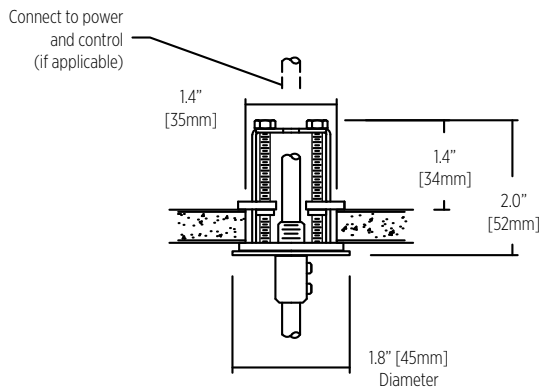

Size	
7	7" [178mm]
12	12" [305mm]
Custom	

* 100mm diameter fixture body
* Available in 7" [178mm] and 12" [305mm] long body

Ciro RD

PENDANT

SPECIFICATION SHEET

Ciro RD

INSTALLATION TYPE

Straight power cable with integral driver

CMOP-1-5 Standard - Supplied

Mounting Option Power 1-5
Octagon Box (By Others)
Installed in drywall, wood or concrete ceiling

Ciro RD

PENDANT

SPECIFICATION SHEET

Ciro RD

ALTERNATIVE MOUNTING OPTION

CMOP-2-5 Order Separately

Mounting Option Power 2-5
65mm Diameter Box (By Others)
Installed in drywall, wood or concrete ceiling

CMOP-3-5 Order Separately

Mounting Option Power 3-5
Suspension Assembly
Installed in drywall or wood ceiling