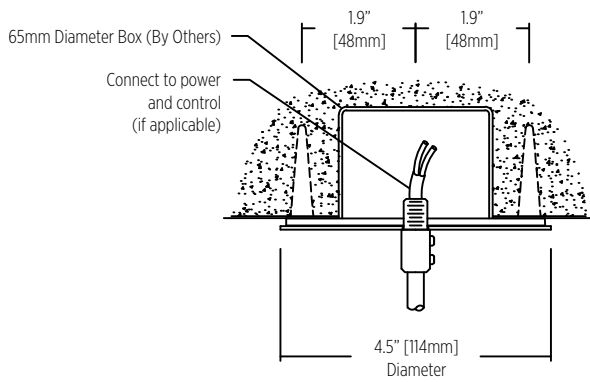

Size	
7	7" [178mm]
12	12" [305mm]
Custom	

* 100mm diameter fixture body
* Available in 7" [178mm] and 12" [305mm] long body

Ciro RD

PENDANT

SPECIFICATION SHEET

Ciro RD

INSTALLATION TYPE

Straight power cable with integral driver

CMOP-1-5 Standard - Supplied

Mounting Option Power 1-5
Octagon Box (By Others)
Installed in drywall, wood or concrete ceiling

Ciro RD

PENDANT

SPECIFICATION SHEET

Ciro RD

ALTERNATIVE MOUNTING OPTION

CMOP-2-5 Order Separately