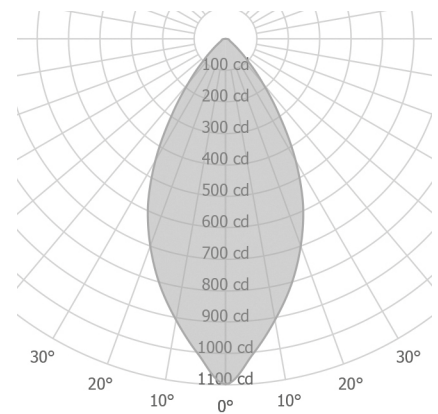

Example fixture number:

1282 - P - 7 - M - 30 - 2 - ID - X - S - SA - 19
- PC - CC